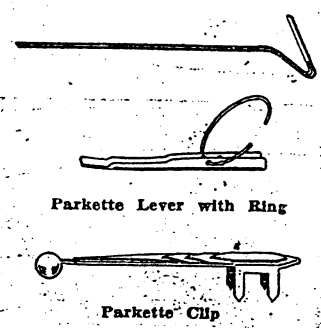

Parkette Bar

PARKETTE PEN PARTS

List Price of Pen Parts	$1.75 Parkette Deluxe	$1.25 Parkette
Nib	1.00	.75
Feed	.10	.10
Section	.15	.15
Barrel	.70	.40
Sac	.10	.10
Bar	.02	.02
Lever and Ring	.03	.03
Cap	.60	.40
Clip	.10	.10